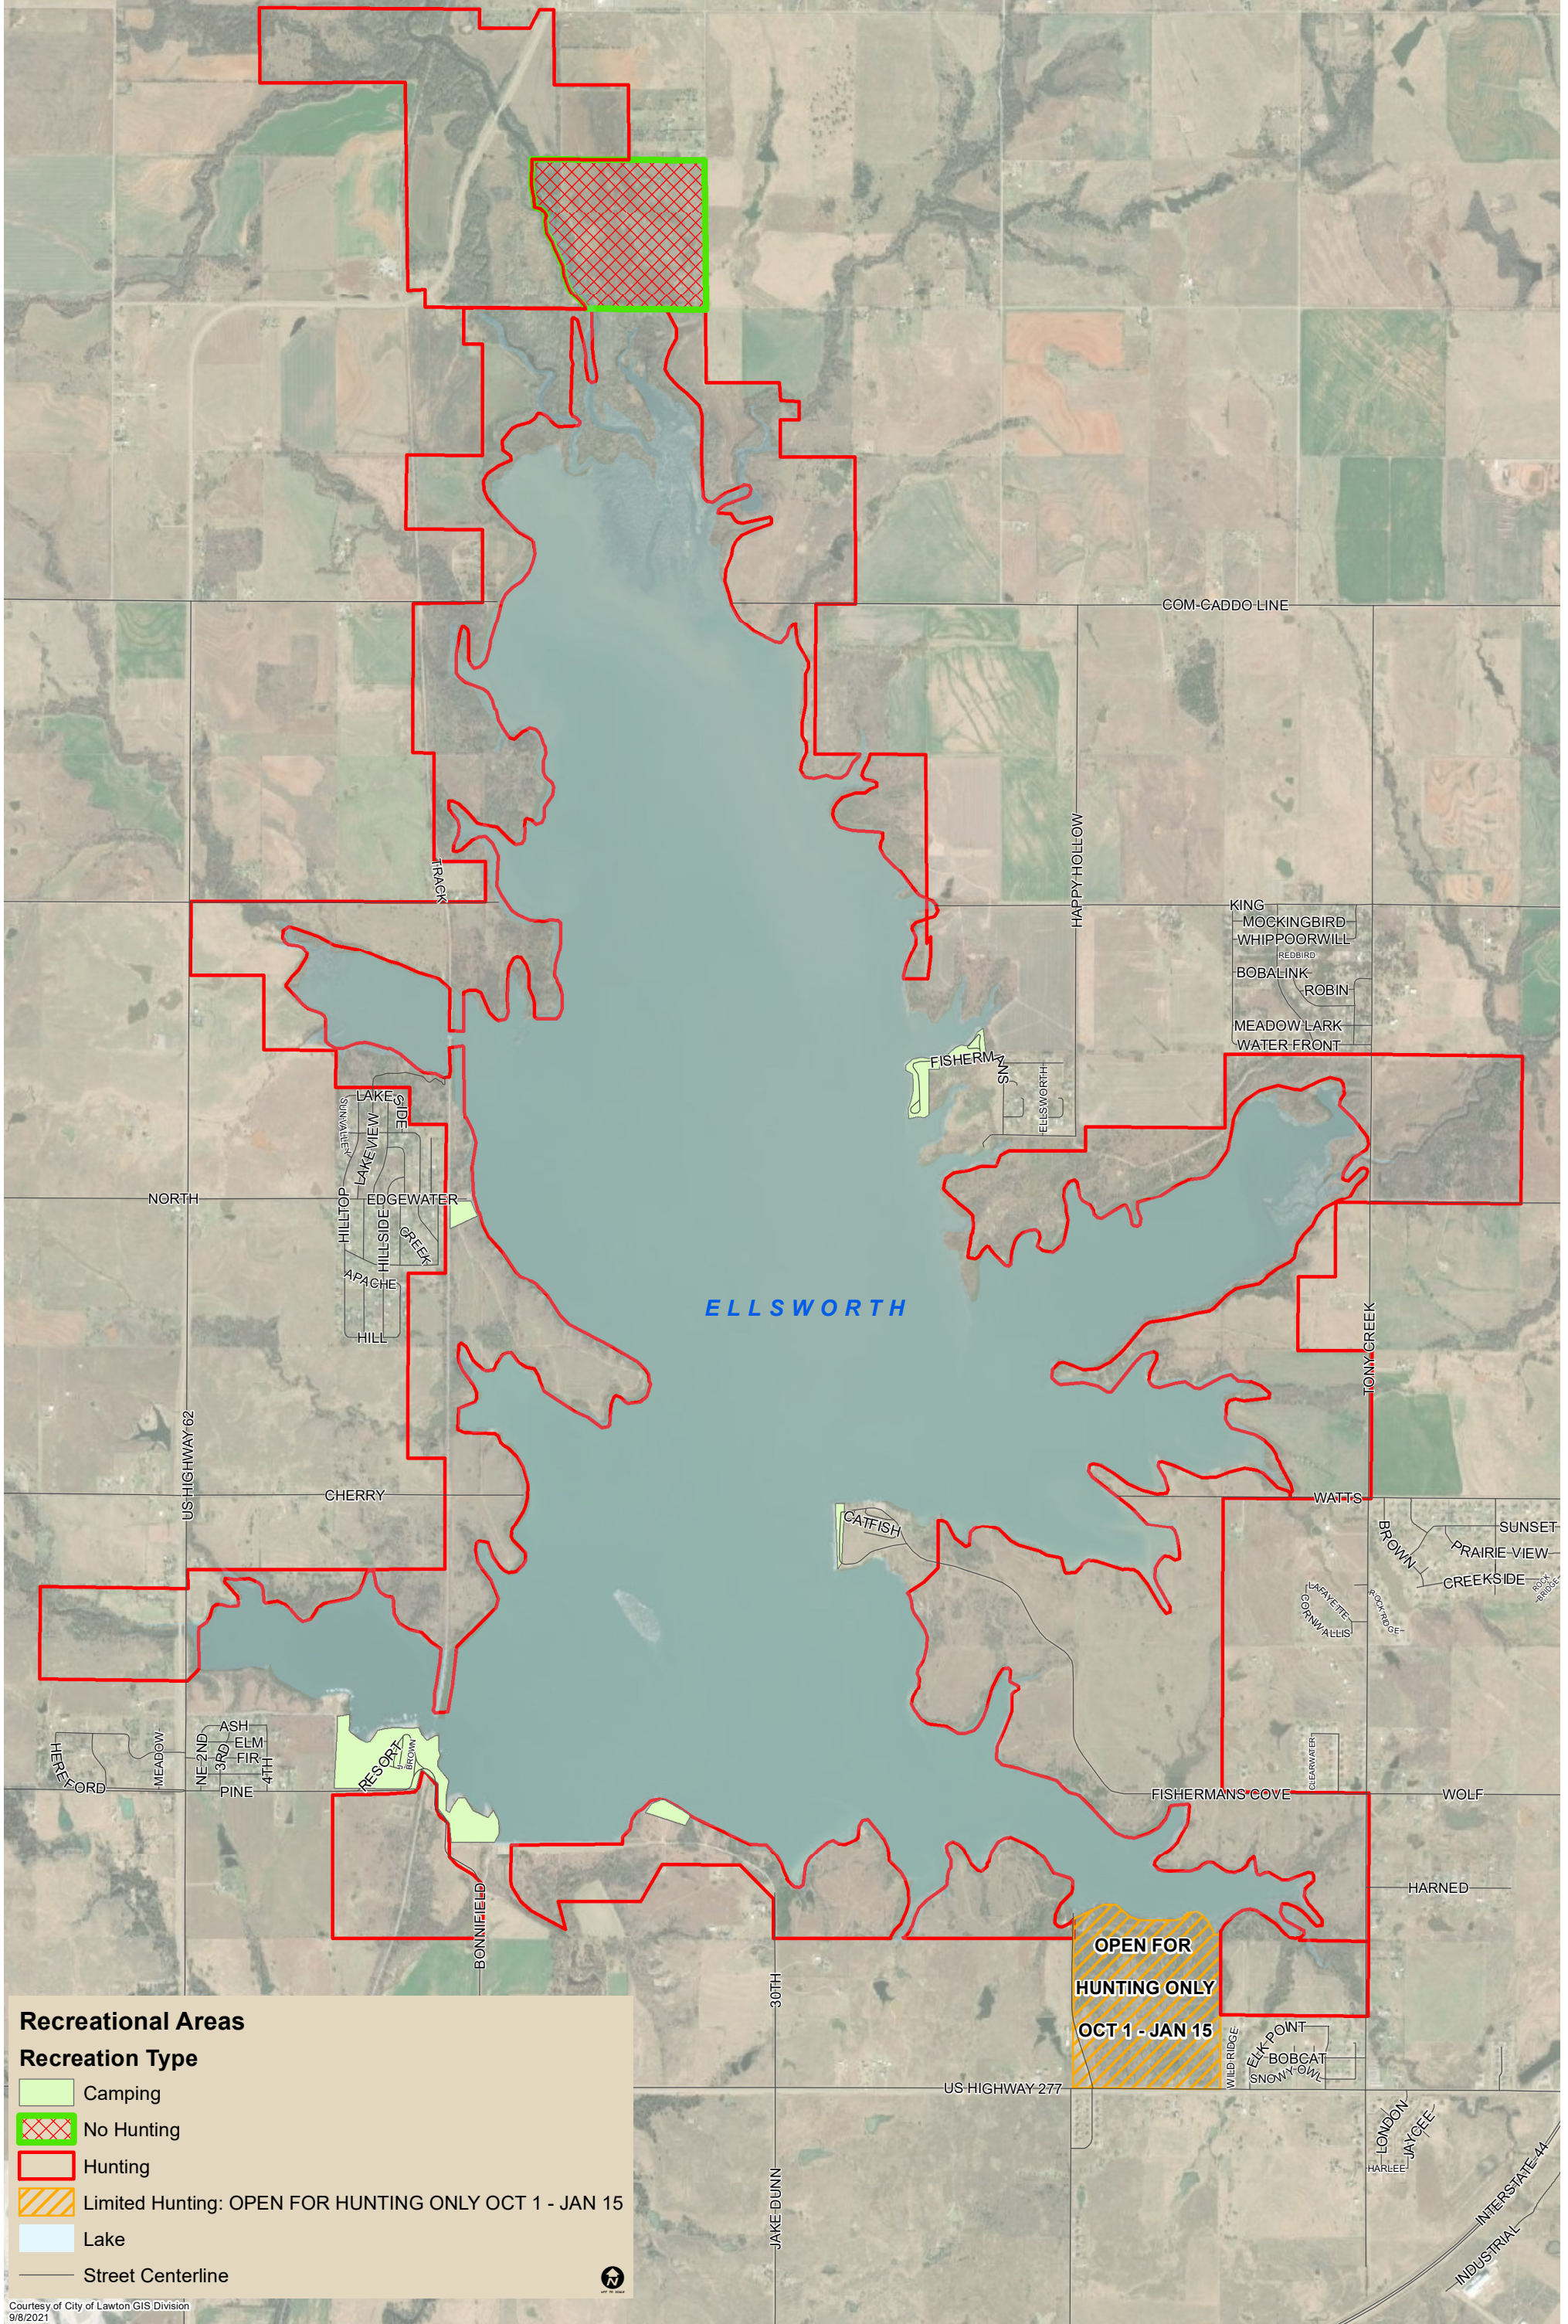

# Lake Ellsworth - Hunting Areas

## Recreational Areas

### Recreation Type

- Camping
- No Hunting
- Hunting
- Limited Hunting: OPEN FOR HUNTING ONLY OCT 1 - JAN 15
- Lake
- Street Centerline