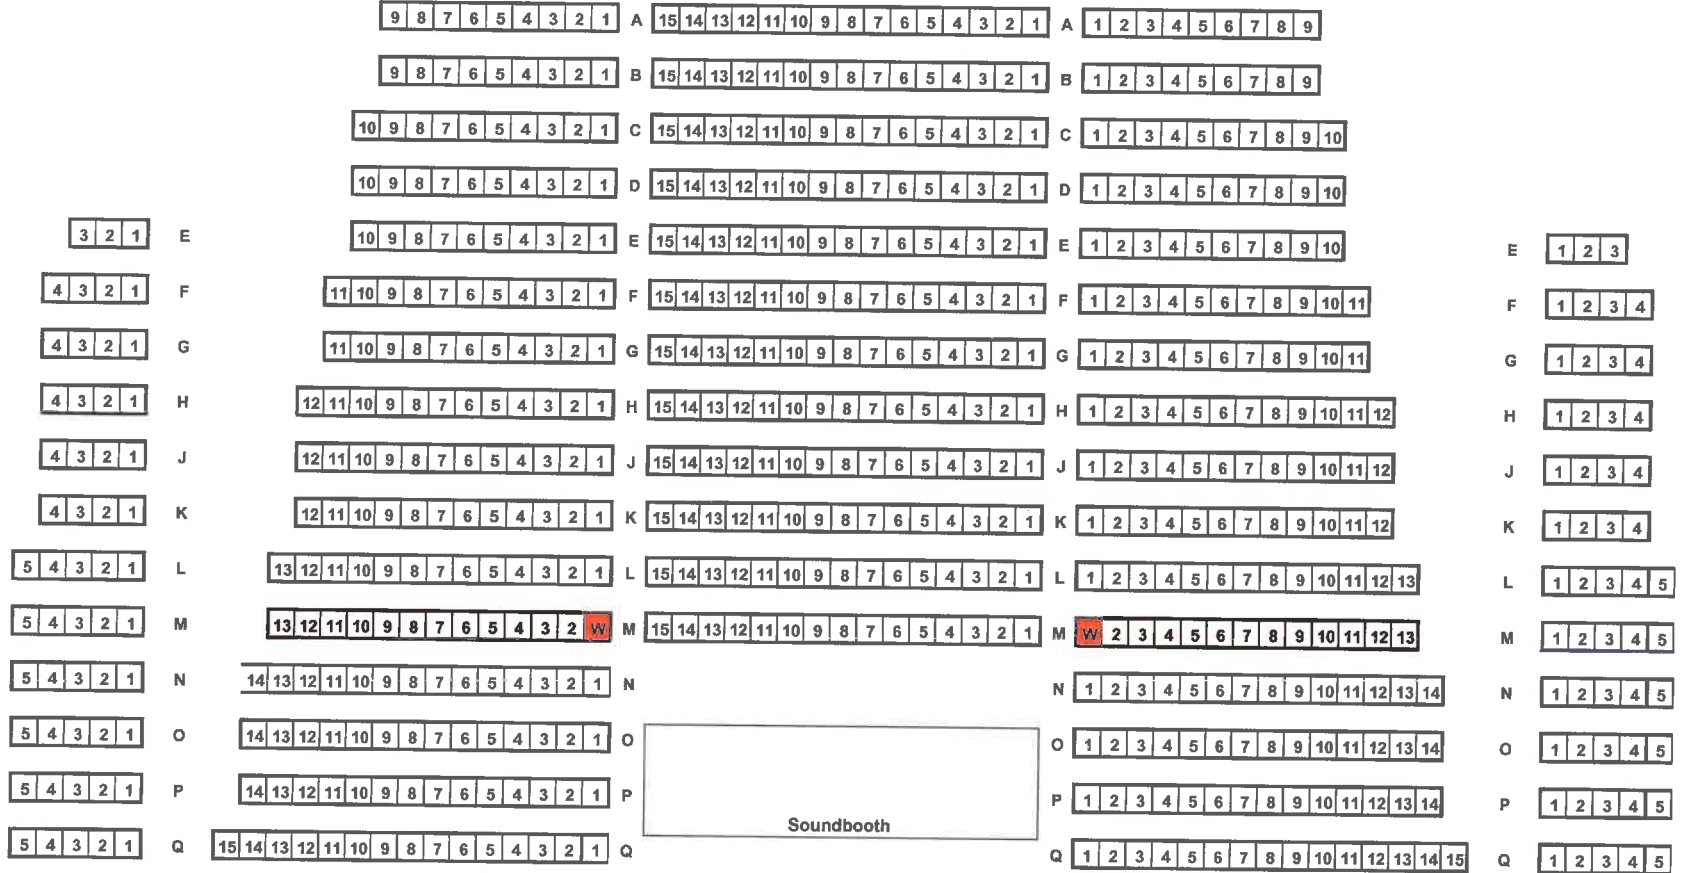

McMahon Memorial Auditorium - Downstairs

679 Seats

Left Orchestra

Left Center Orchestra

Center Orchestra

Right Center Orchestra

Right Orchestra

LO  
53 Seats - 12 Rows

LCO  
189 Seats - 16 Rows

CO  
180 Seats - 12 Rows

RCO  
189 Seats - 16 Rows

RO  
53 Seats - 12 Rows